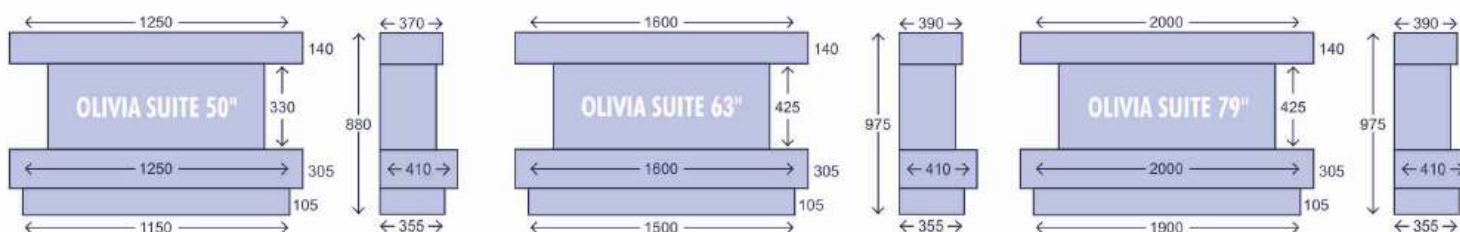

MICRO MARBLE PANORAMIC ELECTRIC SUITES

EMMA PANORAMIC SUITE

- Shown In Pure White Marble With British Fires New Forest 1200 Led Down Lights In The Shelf & Led Strip Lights
- On The Hearth
- Flat Wall Fix
- Made To Measure
- Choice Of Colours

With Beautiful Mitred Edges Feature

Please See Below The Chart For Fire Options & Fireplace Sizes

FIREPLACE	BRITISH FIRES	solution fires	FLAMERITE	GAZCO eStudio
EMMA 50"	NEW FOREST 870	LUX 100	E-FX 1000	-
EMMA 63"	NEW FOREST 1200	LUX 125	E-FX 1300	AVANTI 110 RW
EMMA 79"	NEW FOREST 1600	TRUE FLAME 150	E-FX 1500	AVANTI 150 RW

All Sizes Are In Millimeters