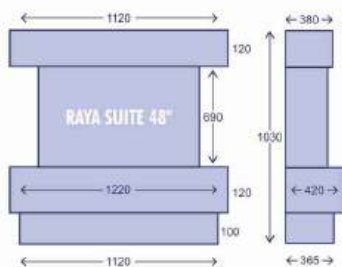

RAYA (SLIMLINE)

- In Sintered Stone White Calacatta & Infinity 920e
- Beautiful Feature Of Bookmatched
- Flat Wall Fix

Please See Below The Chart For Fire Options & Fireplace Sizes

FIREPLACE	Charlton & Jenrick®	solution Pro	GAZCO eStudio
RAYA 48"	INFINITY i790e	LUX 75	eREFLEX 75 RW
RAYA 56"	INFINITY i920e	-	-
RAYA 63"	INFINITY i1100e	-	-
RAYA 79"	INFINITY i1500e	-	-

All Sizes Are In Millimeters