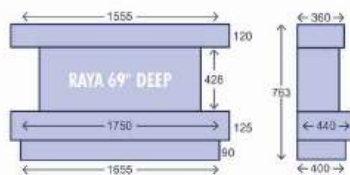

RAYA (DEEP)

- Raya 79" Shown in Sintered Stone Smoke Grey with Solution Trueflame 150 3DX **New**
- Beautiful Feature Of Bookmatched
- Flat Wall Fix

Please See Below The Chart For Fire Options & Fireplace Sizes

FIREPLACE	BRITISH FIRES	solution Trueflame	GAZCO eStudio	FIAMERITE
RAYA 48"	-	LUX 75	eREFLEX 75 RW	-
RAYA 59"	NEW FOREST 870	LUX 100	AVANTI 110 RW	E-FX 1000
RAYA 69"	NEW FOREST 1200	LUX 125	-	E-FX 1300
RAYA 79"	NEW FOREST 1600	TRUEFLAME 150 3DX	AVANTI 150 RW	E-FX 1500

All Sizes Are In Millimeters