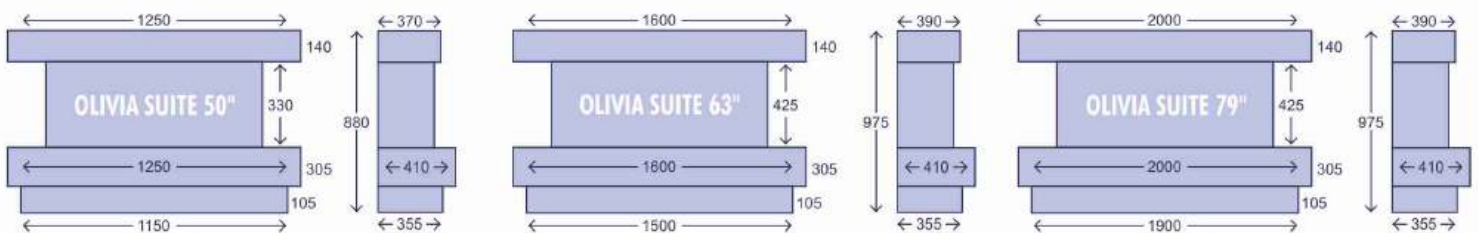

OLIVIA PANORAMIC SUITE

- Shown In Pure White & Grey Marble With Beautiful Feature Of Sharknose Edges With British Fires New Forest 1600
- Led Down Lights In The Shelf
- Led Strip Lights On The Hearth
- Flat Wall Fix

Please See Below The Chart For Fire Options & Fireplace Sizes

FIREPLACE	BRITISH FIRES	solution fires	FLAMERITE	GAZCO eStudio
OLIVIA 50"	NEW FOREST 870	LUX 100	E-FX 1000	-
OLIVIA 63"	NEW FOREST 1200	LUX 125	E-FX 1300	AVANTI 110 RW
OLIVIA 79"	NEW FOREST 1600	TRUE FLAME 150	E-FX 1500	AVANTI 150 RW

All Sizes Are In Millimeters