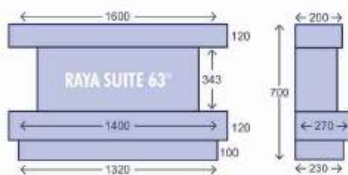

RAYA (SLIMLINE)

- In Sintered Stone White Calacatta & Infinity 920e
- Beautiful Feature Of Bookmatched
- Flat Wall Fix

Please See Below The Chart For Fire Options & Fireplace Sizes

FIREPLACE	Charlton & Jenrick®	solution Pro	GAZCO eStudio
RAYA 48"	INFINITY i790e	LUX 75	eREFLEX 75 RW
RAYA 56"	INFINITY i920e	-	-
RAYA 63"	INFINITY i1100e	-	-
RAYA 79"	INFINITY i1500e	-	-

All Sizes Are In Millimeters