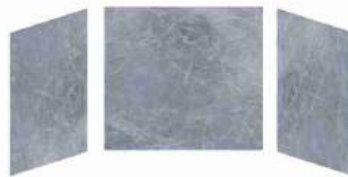

Qasim

Marble & Granite

Made in Britain

All products shown are suitable for gas and electric fires.
Always use gas safe registered engineers and registered electrician.

Qasim International Ltd.
23-25 Branch Road
Batley, West Yorkshire WF17 5RY

Tel: 01924 422096 Fax: 01924 477851

Email: info@qasiminternational.co.uk

Web: www.qasiminternational.co.uk