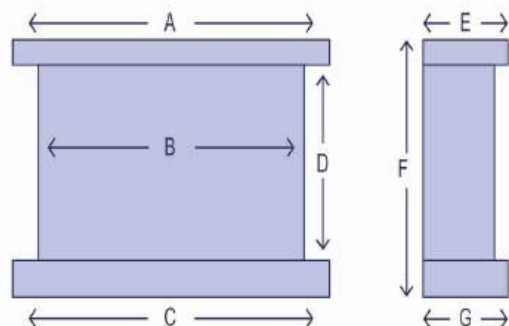

Please See Below The Chart For Fire Options & Fireplace Sizes

FIREPLACE	A	B	C	D	E	F	G	Charlton & Jenrick™	solution fires	FLAMERITE™	GAZCO eStudio
ELISA 48"	1220	1153	1220	1090	320	1190	381	INFINITY i560e	ETRONIC 560	E-FX SL600	eSTUDIO 60R
ELISA 54"	1372	1305	1372	1090	320	1190	381	INFINITY i560e	ETRONIC 560	E-FX SL750 T	eSTUDIO 60R

All Sizes Are In Millimeters