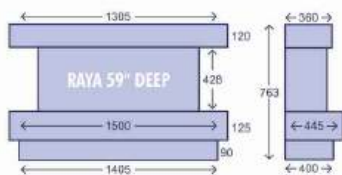

RAYA (DEEP)

- Raya 79" Shown in Sintered Stone Smoke Grey with Solution Trueflame 150 3DX **New**
- Beautiful Feature Of Bookmatched
- Flat Wall Fix

Please See Below The Chart For Fire Options & Fireplace Sizes

FIREPLACE	BRITISH FIRES	solution Trueflame	GAZCO eStudio	FIAMERITE
RAYA 48"	-	LUX 75	eREFLEX 75 RW	-
RAYA 59"	NEW FOREST 870	LUX 100	AVANTI 110 RW	E-FX 1000
RAYA 69"	NEW FOREST 1200	LUX 125	-	E-FX 1300
RAYA 79"	NEW FOREST 1600	TRUEFLAME 150 3DX	AVANTI 150 RW	E-FX 1500

All Sizes Are In Millimeters