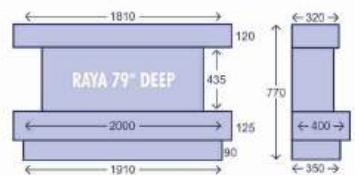

RAYA (DEEP)

- Raya 79" Shown in Sintered Stone Smoke Grey with Solution Trueflame 150 3DX **New**
- Beautiful Feature Of Bookmatched
- Flat Wall Fix

Please See Below The Chart For Fire Options & Fireplace Sizes

FIREPLACE	BRITISH FIRES	solution Trueflame	GAZCO eStudio	FIAMERITE
RAYA 48"	-	LUX 75	eREFLEX 75 RW	-
RAYA 59"	NEW FOREST 870	LUX 100	AVANTI 110 RW	E-FX 1000
RAYA 69"	NEW FOREST 1200	LUX 125	-	E-FX 1300
RAYA 79"	NEW FOREST 1600	TRUEFLAME 150 3DX	AVANTI 150 RW	E-FX 1500

All Sizes Are In Millimeters