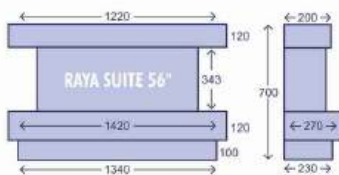

RAYA (SLIMLINE)

- In Sintered Stone White Calacatta & Infinity 920e
- Beautiful Feature Of Bookmatched
- Flat Wall Fix

Please See Below The Chart For Fire Options & Fireplace Sizes

FIREPLACE	Charlton & Jenrick®	solution Pro	GAZCO eStudio
RAYA 48"	INFINITY i790e	LUX 75	eREFLEX 75 RW
RAYA 56"	INFINITY i920e	-	-
RAYA 63"	INFINITY i1100e	-	-
RAYA 79"	INFINITY i1500e	-	-

All Sizes Are In Millimeters