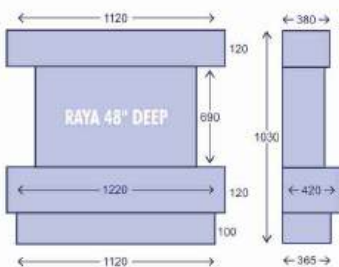

RAYA (DEEP)

- Raya 79" Shown in Sintered Stone Smoke Grey with Solution Trueflame 150 3DX **New**
- Beautiful Feature Of Bookmatched
- Flat Wall Fix

Please See Below The Chart For Fire Options & Fireplace Sizes

FIREPLACE	BRITISH FIRES	solution Trueflame	GAZCO eStudio	FIAMERITE
RAYA 48"	-	LUX 75	eREFLEX 75 RW	-
RAYA 59"	NEW FOREST 870	LUX 100	AVANTI 110 RW	E-FX 1000
RAYA 69"	NEW FOREST 1200	LUX 125	-	E-FX 1300
RAYA 79"	NEW FOREST 1600	TRUEFLAME 150 3DX	AVANTI 150 RW	E-FX 1500

All Sizes Are In Millimeters