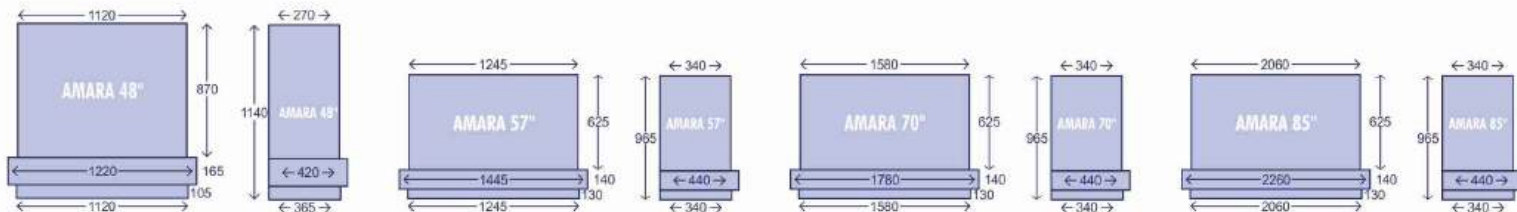

AMARA PANORAMIC SUITE

- Shown In Pure White & Sintered Stone Smoke Grey
- Beautiful Feature Of Bookmatched With British Fires New Forest 1200
- Flat Wall Fix

Please See Below The Chart For Fire Options & Fireplace Sizes

FIREPLACE	BRITISH FIRES	solution fires	FLAMERITE	GAZCO eStudio
AMARA 48"	NEW FOREST 650	LUX 75	E-FX SL750T	eSTUDIO 60R
AMARA 57"	NEW FOREST 870	LUX 100	E-FX 1000	-
AMARA 70"	NEW FOREST 1200	LUX 125	E-FX 1300	AVANTI 110 RW
AMARA 85"	NEW FOREST 1600	TRUE FLAME 150	E-FX 1500	AVANTI 150 RW

All Sizes Are In Millimeters