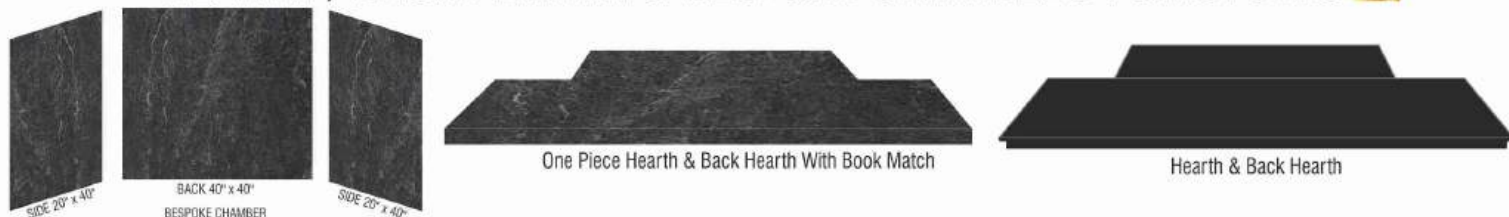

HEARTH / BACK HEARTH & BESPOKE CHAMBERS FOR STOVES New

SIDE 20° x 40° BACK 40° x 40° BESPOKE CHAMBER SIDE 20° x 40°

One Piece Hearth & Back Hearth With Book Match

Hearth & Back Hearth

HEARTHHS FOR ELECTRIC STOVES NEW