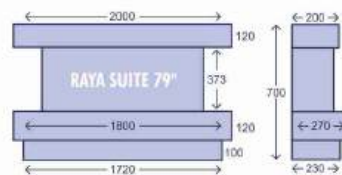

RAYA (SLIMLINE)

- In Sintered Stone White Calacatta & Infinity 920e
- Beautiful Feature Of Bookmatched
- Flat Wall Fix

Please See Below The Chart For Fire Options & Fireplace Sizes

FIREPLACE	Charlton & Jenrick®	solution Pro	GAZCO eStudio
RAYA 48"	INFINITY i790e	LUX 75	eREFLEX 75 RW
RAYA 56"	INFINITY i920e	-	-
RAYA 63"	INFINITY i1100e	-	-
RAYA 79"	INFINITY i1500e	-	-

All Sizes Are In Millimeters