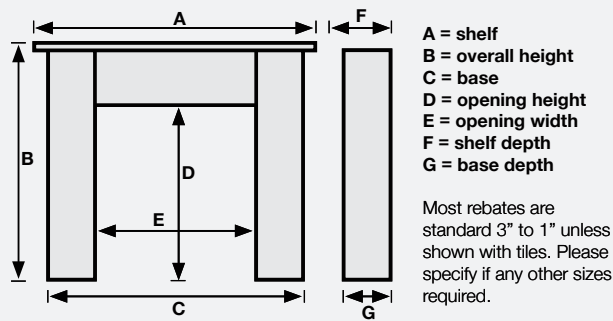

SPECIFICATIONS

To view the complete selection of all our designs past and present, visit our website www.oerfireplaces.com and click on the virtual catalogue icon.

Knots, burrs, figuring and varying grain patterns in the same piece are all natural and inherent factors to solid timber and should be expected. This produces a unique product to enhance your room. Cracking may appear in tiles. This is normal and inherent. All sizes are approximate and a tolerance of up to 5mm should be allowed for machining. Limestone is a natural material and as such may vary in shade slightly to pictures shown. Limestone/marble may also contain natural fossils, fissures, and darker graining. We reserve the right to make changes to profiles, and design details on all fireplaces, beams, shelves, and components.

DESIGN	PAGE	A		B		C		D		E		F		G	
		inches	mm	inches	mm	inches	mm	inches	mm	inches	mm	inches	mm	inches	mm
Colorado	3	45	1143	50.37	1280	42.75	1086	33	838	31	788	7.5	190	5.25	134
Oak Tweed	3	54	1372	46.5	1181	49	1245	36	914	35	889	8	203	5.25	134
Rusticana	3	51.5	1308	43.75	1110	51.5	1308	36	915	36	915	4.85	124	4.75	124
Belgravia	3	52	1320	44	1118	52	1320	36	915	36	915	7.5	190	8.5	216
Astoria	4	61	1550	48.25	1225	53.5	1360	38	965	40	1015	8.5	216	4.75	120
Woodhaven	4	56	1423	46.5	1170	52	1320	36	915	36	915	8.86	225	4.5	115
Hampton	4	56	1424	46.8	1188	50.2	1275	36	915	36	915	10	255	3.75	95
Glenmore	5	60	1524	48.25	1225	56.25	1429	39	992	42	1066	6.75	172	4.75	121
Trentham	5	56	1422	48.5	1232	50.75	1289	37.5	952	38	956	10.5	267	6	152
Abbey	5	54	1372	43.25	1098	48	1220	36	915	36	915	7.5	192	4.75	121
Cotswold	5	52	1320	44	1115	47.5	1206	36	915	35	890	7	178	4.75	120
Carrbridge	6	56	1422	46.5	1177	52	1321	37.5	952	38	956	8.75	222	6.75	172
Cambridge	6	52	1322	43.75	1111	47.5	1206	36	915	36	915	7	177	6	152
Aviemore	6	54	1372	45.5	1156	50.25	1276	36	915	36	915	8	200	6.75	172
Oak Imperial	6	56	1422	47.5	1207	52	1320	36	914	36	914	10	254	6	152
Cairngorm Oak	7	53	1345	45.75	1160	48.75	1240	36	915	36	915	7.5	192	4.75	120
Cairngorm Pine	7	53	1345	45.75	1160	48.75	1240	36	915	36	915	7.5	192	4.75	120
Oak Mini Cairngorm	7	48	1220	42	1067	45	1143	34	864	33	838	6	152	4	102
Gordon	7	48	1220	43	1092	44	1117	34.25	870	33	838	6	150	4	100
Plain Cottage	8	61	1545	51.75	1315	57	1445	39	990	42	1065	7.5	190	4.75	120
Cottage Corbel	8	55	1397	46	1168	51	1295	36	915	36	915	7.5	190	5	127
Cottage Peg	8	55	1397	46	1168	51	1295	36	915	36	915	7.5	190	5	127
Belgravia	9	58	1474	47	1193	58	1474	39	990	42	1067	5.75	146	7	177
Calgary	9	54	1370	43	1092	50	1270	36	915	36	915	7.5	190	6.75	170
Vermont	9	52.5	1332	46	1170	49	1245	36	915	36	915	8	200	7	175
Lineare	10	54	1372	45	1143	50	1270	36	914	36	914	7.875	194	5	127
Linear	10	54	1372	45	1143	50	1270	36	914	36	914	7.875	194	5	127
Kensington	11	62.5	1588	51	1296	57.75	1467	39	990	42	1067	8.75	222	5.5	140
Caledonian	11	69	1752	52.5	1333	61.75	1568	38.75	984	42	1067	14	355	6.5	165
Bradenton	14	52	1320	44	1120	52	1320	36	915	36	915	5.75	142	5.75	142
Trentham	14	54	1372	49	1245	50.75	1289	38	965	38	965	8.75	223	5	127
Ash Fireplace	15	46	1160	44	1120	45.75	1160	35.5	900	33.75	855	2.5	60	2.5	60
Grey Modular	15	47	1194	44	1117	47	1194	17.62	447	22.5	572	4	102	4	102

PAINTED FIREPLACES

White Tweed	12	54	1372	46.25	1175	49	1244	36	914	35	889	7.75	197	5.25	134
Marseille	12	58.5	1486	47.5	1206	54	1372	37.5	952	40	1010	10.75	274	5.5	140
White Imperial	12	56	1422	47.5	1207	52	1320	36	914	36	914	10	254	6	152
White Kensington	12	57	1448	48	1220	52.25	1327	36	915	36	915	8.5	216	5.5	140
Hilton	13	52	1320	47.5	1195	49	1240	36	915	36	915	7.5	190	5.2	132
Cheltenham	13	62	1573	49.75	1263	56.75	1442	37.25	997	42	1066	7.25	186	5.25	133
Grey Cheltenham	14	56	1422	48	1220	50.5	1283	36.5	927	36.5	927	9	229	7.5	191

BEAMS 16 All beams and shelves available any size but are usually 48" and 54".

Request a sample in the post!

Olde Englede Reproductions

Made to measure

Available in all timbers

For even more choice, please visit www.oerfireplaces.com