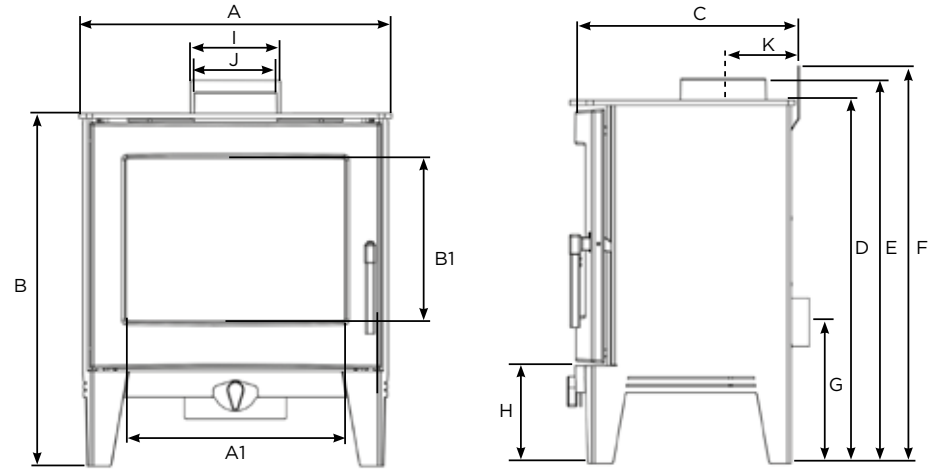

DIMENSIONS

	A	A1*	B	B1*	C	D	E	F	G	H	I	J	K
Futura 5	588	366	588	271	407	588	622	642	229	158	137	139	171

DISTANCE TO COMBUSTIBLES	Distance from Sides	Distance from Rear
Futura 5 Wood with twin wall flue pipe & heat shield	150mm	75mm
Futura 5 Multi-fuel with twin wall flue pipe & heat shield	150mm	75mm

Product Codes

715-010	Futura 5 Woodburning
715-458	Futura 5 Multi-fuel
998-080	Outdoor Air Kit - 80mm

Note: Minimum distance to combustible material must be 450mm from any exposed single wall flue pipe.

*Glass Viewing Area
All dimensions are in mm.

Stovax Limited, Falcon Road, Sowton Industrial Estate,
Exeter, Devon, England EX2 7LF

Trade Sales: 01392 474000 / NI: 01392 261990

Email: info@stovax.com / NI: northernireland@stovax.com

Export Sales: +44 1392 261990 • Email: exportsales@stovax.com

stovax.com

Find Your Local
Expert Retailer

You can find your nearest
retailer by visiting:
stovax.com/retailers

FUT5ADD0721

© All material copyright Stovax Limited 2021. A member of the Stovax Group / E & O E.

Paper sourced from sustainable forests and printed using vegetable based inks.