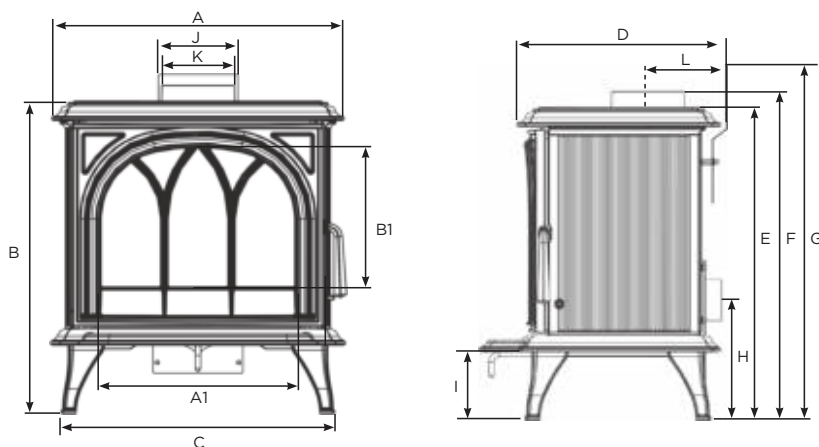

The Huntingdon 30 comes in dedicated woodburning or multi-fuel versions, with either clear or tracery door options to suit your home.

KEY DETAILS

- Nominal Heat Output: 5kW
Heat Output Range: 3.5 - 7.5kW
- Maximum Efficiency: 82% | Energy Class: A+
- Woodburning and Multi-fuel models
- Clear or Tracery Door options
- Ecodesign Ready
- DEFRA Smoke Control Zone exempt as standard
- Convector design lowers distances to combustibles
- Cleanburn & Airwash Systems
- Removeable door handle
- Cast iron and heavy-gauge steel construction
- Closeable grate with external riddling (multi-fuel only)
- Integrated External Air Connection
- Suitable for 12mm hearths

See It Burning
at: stovax.com/huntingdon30

Huntingdon 30 woodburning Ecodesign stove, with Clear Door.

Huntingdon 30 multi-fuel
Ecodesign stove, with
Tracery Door.

DIMENSIONS

Product Codes

701-068	Huntingdon 30 Wood Clear Door - Black
701-473	Huntingdon 30 Multi-fuel Clear Door - Black
701-042	Huntingdon 30 Wood Tracery Door - Black
701-496	Huntingdon 30 Multi-fuel Tracery Door - Black
998-080	Outdoor Air Kit - 80mm

*Glass Viewing Area

All dimensions are in mm.

	A	A1*	B	B1*	C	D	E	F	G	H	I	J	K	L
Huntingdon 30	552	367	602	253	520	383	602	622	670	221	130	150	128	150

DISTANCE TO COMBUSTIBLES	Distance from Sides	Distance from Rear
Huntingdon 30 Wood with twin wall flue pipe & heat shield	225mm	75mm
Huntingdon 30 Multi-fuel with twin wall flue pipe & heat shield	200mm	75mm